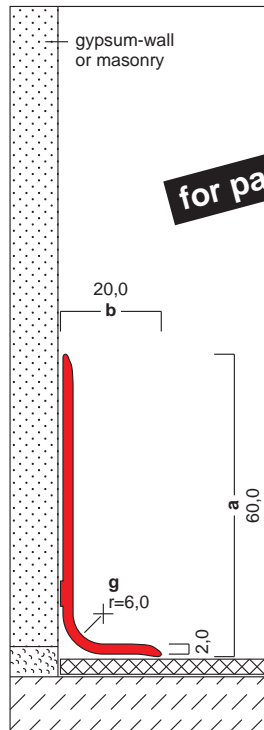

XL 100x12
100,0 x 12,0 mm

XL 80x12
80,0 x 12,0 mm

XL 60x12
60,0 x 12,0 mm

XL 50x12
50,0 x 12,0 mm

XL 40x12
40,0 x 12,0 mm

RECA S78 odorless and stable polymer adhesive. pay attention to use a primer for powder-coated profiles. this adhesive can also be obtained by ALU-PLAN®.

XL 60x20
60,0 x 20,0 mm

for parquet floor