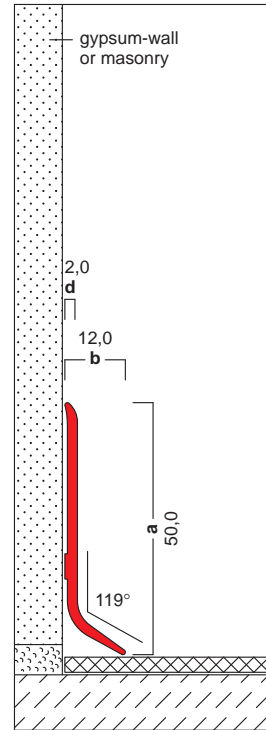

XL 100x12
100,0 x 12,0 mm

XL 80x12
80,0 x 12,0 mm

XL 60x12
60,0 x 12,0 mm

XL 50x12
50,0 x 12,0 mm

XL 40x12
40,0 x 12,0 mm

RECA S78 odorless and stable polymer adhesive. pay attention to use a primer for powder-coated profiles. this adhesive can also be obtained by ALU-PLAN®.

XL 60x20
60,0 x 20,0 mm

for parquet floor