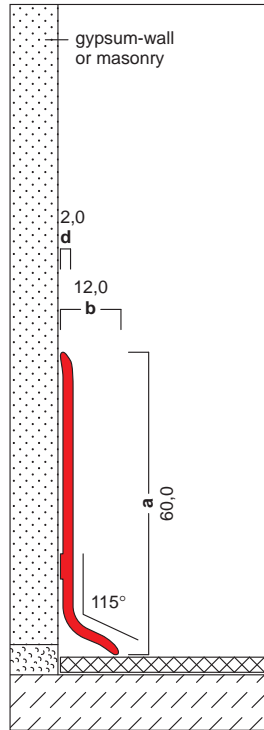

XL 100x12
100,0 x 12,0 mm

XL 80x12
80,0 x 12,0 mm

XL 60x12
60,0 x 12,0 mm

XL 50x12
50,0 x 12,0 mm

XL 40x12
40,0 x 12,0 mm

RECA S78 odorless and stable polymer adhesive. pay attention to use a primer for powder-coated profiles. this adhesive can also be obtained by ALU-PLAN®.

XL 60x20
60,0 x 20,0 mm

for parquet floor