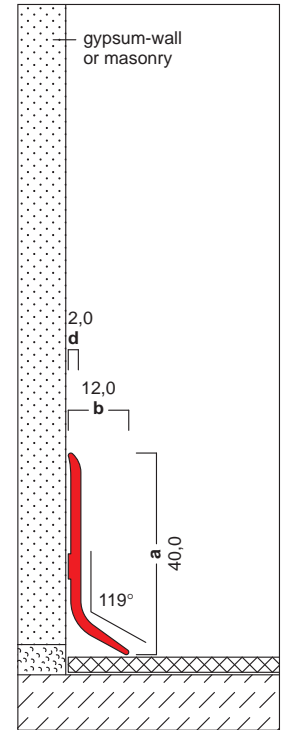

XL 100x12
100,0 x 12,0 mm

XL 80x12
80,0 x 12,0 mm

XL 60x12
60,0 x 12,0 mm

XL 50x12
50,0 x 12,0 mm

XL 40x12
40,0 x 12,0 mm

RECA S78 odorless and stable polymer adhesive. pay attention to use a primer for powder-coated profiles. this adhesive can also be obtained by ALU-PLAN®.

XL 60x20
60,0 x 20,0 mm

for parquet floor