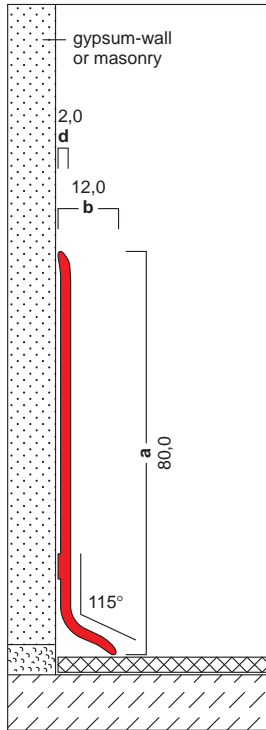

XL 100x12
100,0 x 12,0 mm

XL 80x12
80,0 x 12,0 mm

XL 60x12
60,0 x 12,0 mm

XL 50x12
50,0 x 12,0 mm

XL 40x12
40,0 x 12,0 mm

RECA S78 odorless and stable polymer adhesive. pay attention to use a primer for powder-coated profiles. this adhesive can also be obtained by ALU-PLAN®.

XL 60x20
60,0 x 20,0 mm

for parquet floor